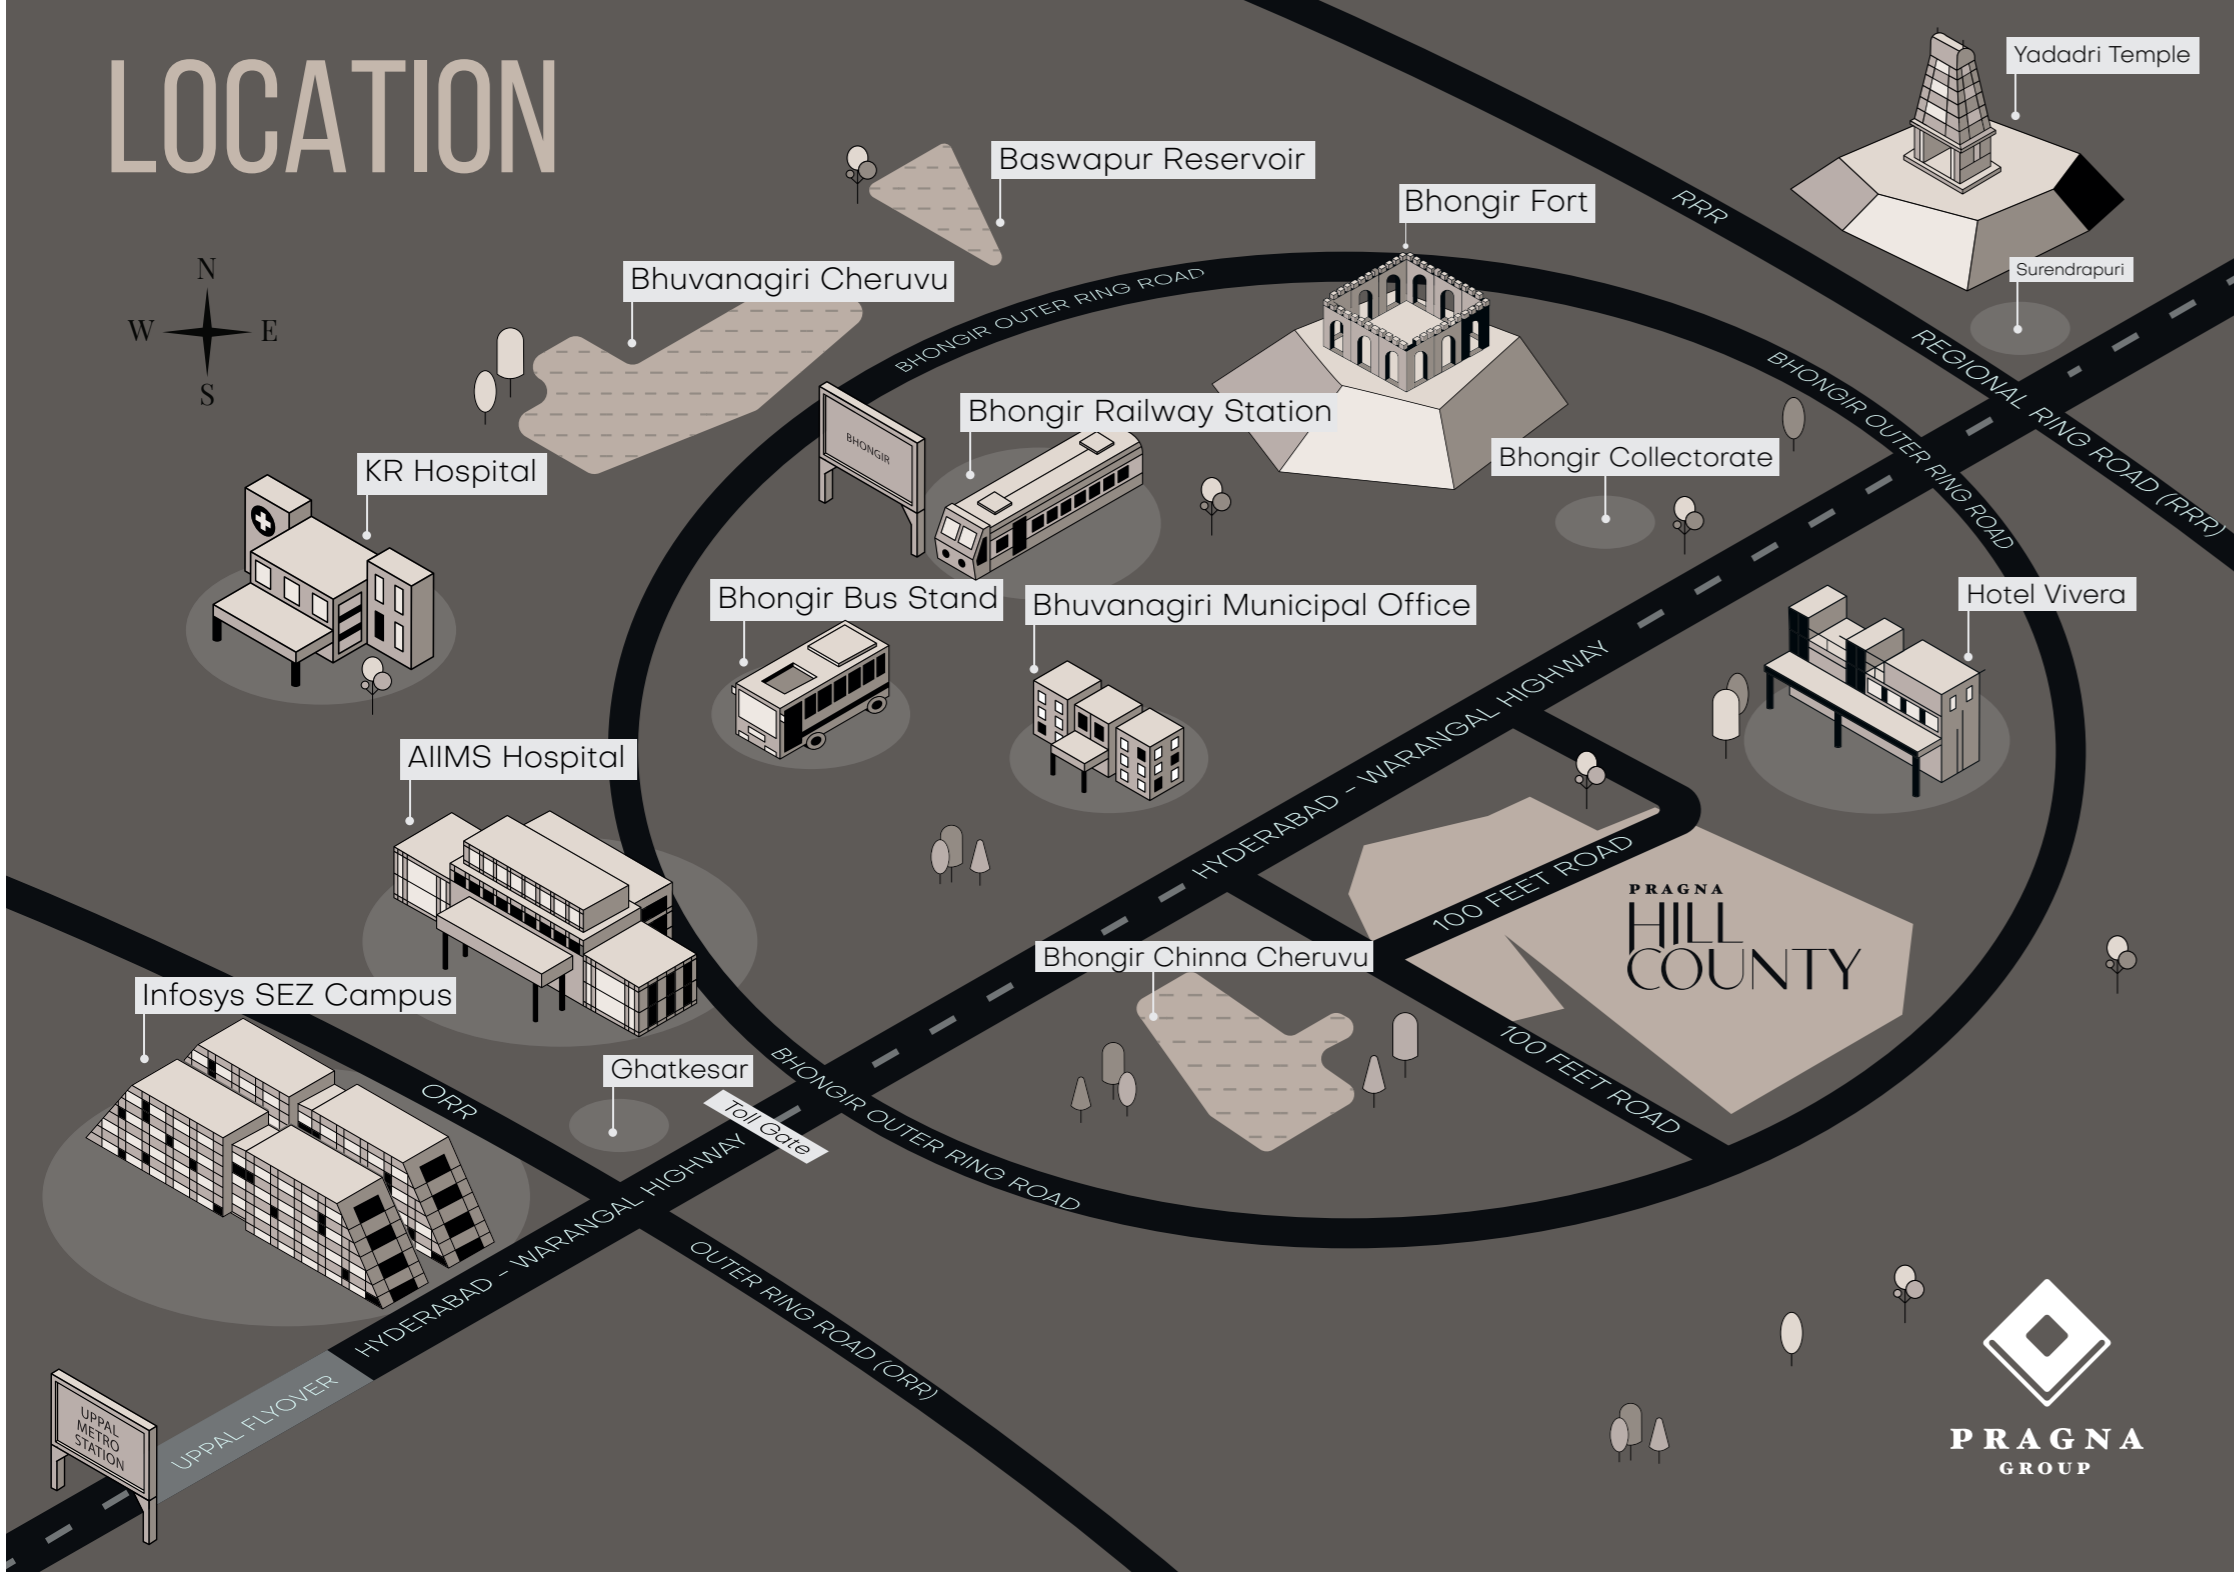

LIVE WHERE LIFE HAPPENS

PRAGNA
HILL
COUNTY

145 ACRES
AT BHONGIR,
HYDERABAD

LOCATION

Trigonal Park

Human connection is the need of the hour. Hill County, the new residential development from Pragna, is such a place and Bhongir makes an excellent location where enduring connections can be fostered.

MASTER PLAN

The sprawling township has been designed to make chance encounters and connections, an everyday ritual. The township has been split into five sectors, each with a designated colour theme. You will find plots of many sizes, expansive communal areas, green spaces and well-appointed amenities all to offer a new lease of life.

-  CC Roads
-  UG Drainage
-  UG Electricity
-  Grand Entrance Arch
-  Amphi Theatre
-  Kids Play Area
-  Fountain
-  Avenue Plantation
-  Sports Arena
-  Water Harvesting
-  Open Gym
-  Footpath with tree pits
-  Over Head Tank
-  Cycling
-  Borewell
-  STP

PLOTS RANGING FROM 180 TO 500 SQ. YARDS

SECTOR 1
IVORY

SECTOR 2
GLOW

SECTOR 3
BLUSH

SECTOR 4
BLISS

SECTOR 5
DESIRE

Hill County has five sectors, each with a designated colour theme featuring street landscaping, green areas and amenities, all adhering to the theme. You will find yourself connected, the temperature cooler and the air crisper.