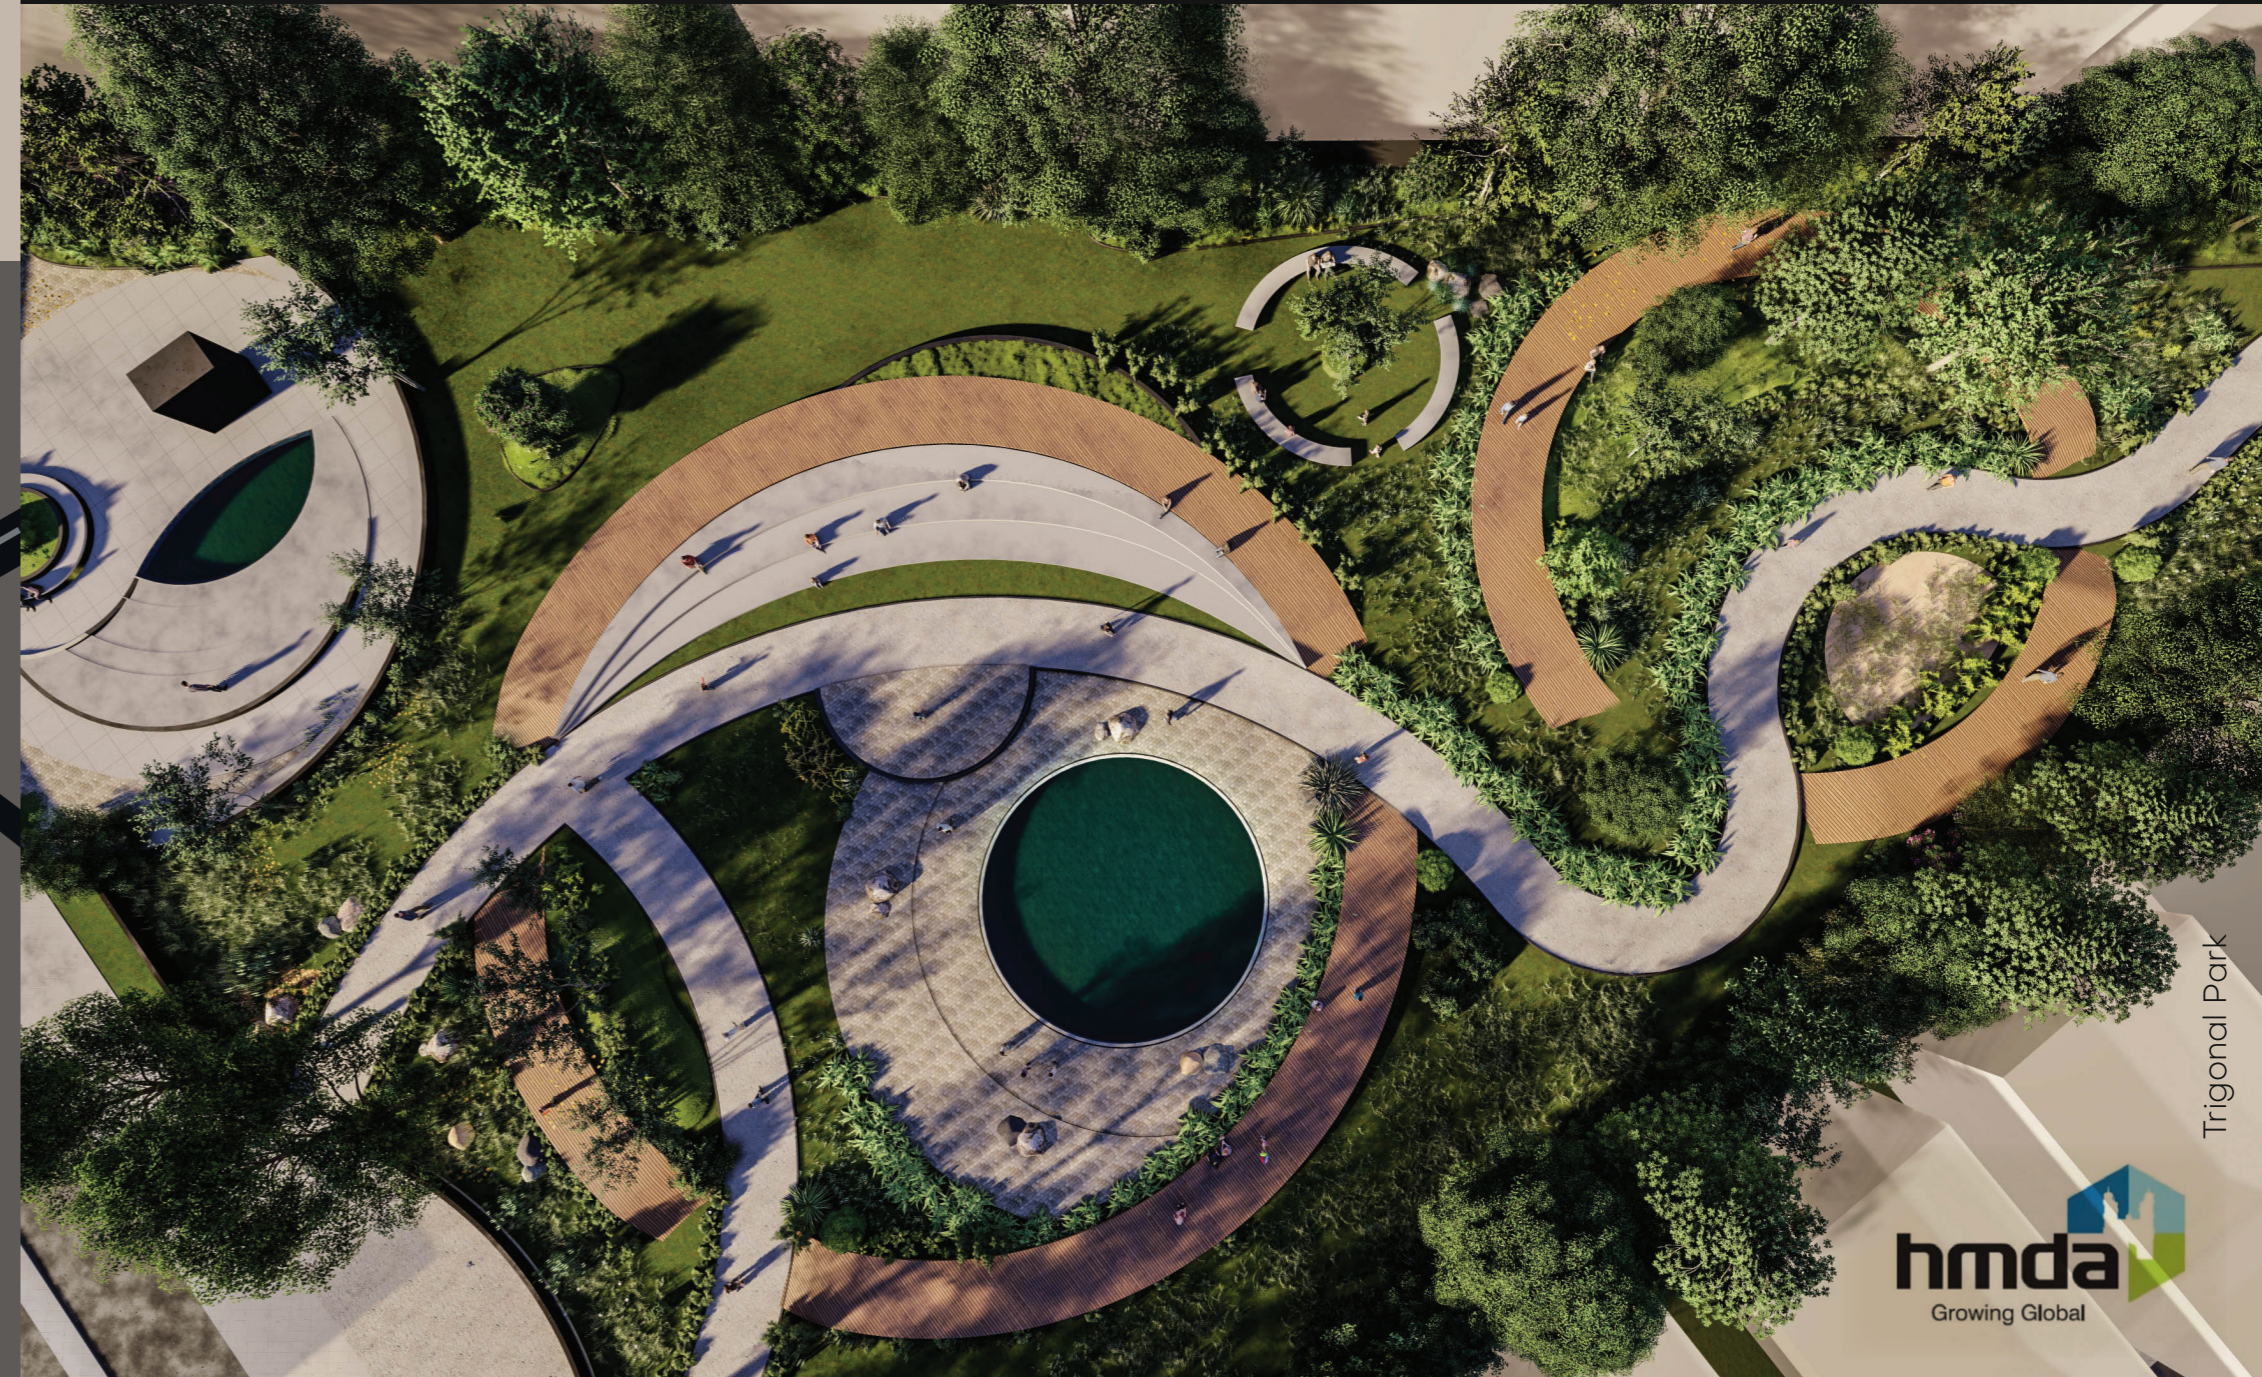

LOCATION

Trigonal Park

Human connection is the need of the hour. Hill County, the new residential development from Pragna, is such a place and Bhongir makes an excellent location where enduring connections can be fostered.